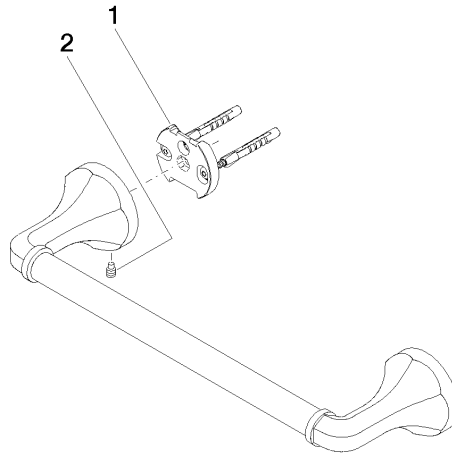

83 030 361

- gauge 300 mm
- width 360mm
- height 60 mm
- rosette Ø 60 mm
- 90mm projection

	Chrome	83 030 361-00
	Brushed Platinum	83 030 361-06
	Platinum	83 030 361-08
	Durabress (23kt Gold)	83 030 361-09
	Brushed Durabress (23kt Gold)	83 030 361-28
	Brushed Dark Platinum	83 030 361-99

Recommended miscellaneous

MADISON Mounting for towel bar/tumbler mounting on two sides - 12 358 970 90
 •for towel bar mounting plus towel bar mounting on back.

83 030 361

mm [inches]

83 030 361

Spare parts list

No.	Item Number	Name	Quantity used	Delivery time
1	05 17 97 507 00 90	fixing set	2	2
2	04 31 11 140 00 90	pin	2	2